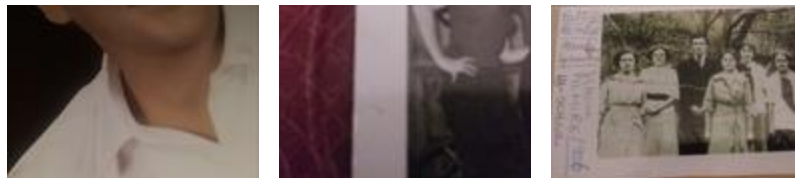

Ernest Garvin Sprowles

May 24, 1931 - December 25, 2019

No obituary found for this tribute.

Tribute Wall

KK

“ Here are a few pictures of Ernest . His Mother Maude & his Sister Betty.

Kimberly bond kent - January 24, 2021 at 02:35 PM

KK

“ Here in this picture is a picture of my Grandmother Maude. Garvin & Betty Mother. An a picture of my Mother Betty.

Kimberly bond kent - January 24, 2021 at 02:19 PM

KK

“ Ernest Garvin Sprowles is my Mother Brother. Betty . please message me who is family. Im. Kimberly bond kent.